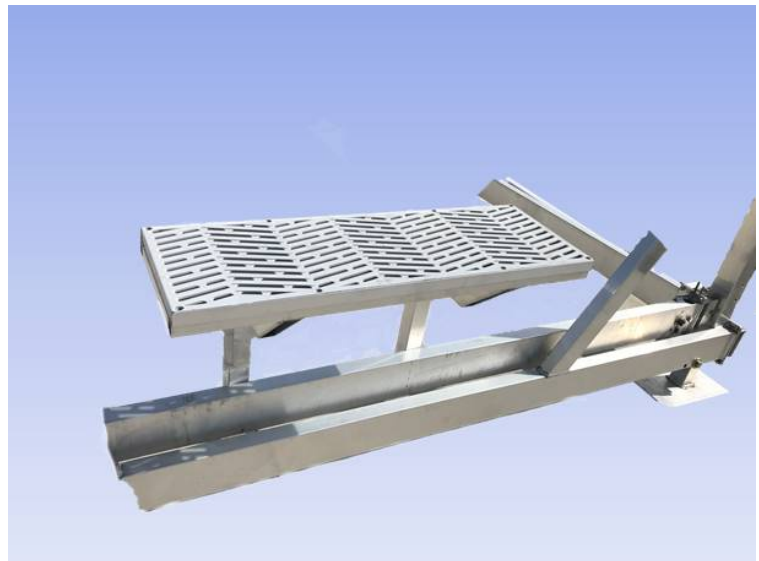

Utility Steps

FEATURES

- Dock Side Utility Step
 - ✓ Quick and easy attachment
 - ✓ Easy dock access from the water for pets and kids
 - ✓ Soak your feet and relax while watching the kids swim
 - ✓ Use as a simple kayak launch.

- Cradle Utility Step
 - ✓ Quick and easy attachment to the cradle
 - ✓ Provides a solid and secure stepping surface entering or exiting your boat

- Available Colors:
 - ✓ White
 - ✓ Beige
 - ✓ Gray

*Lifetime
Warranty**