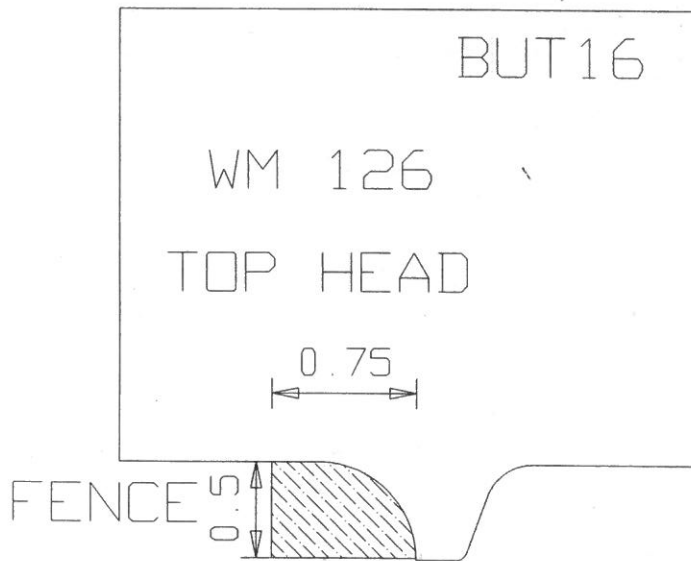

SPECIAL ORDER MOULDINGS

QUARTER ROUND B-94

SPECIAL ORDER MOULDINGS

QUARTER ROUND
1/2" x 1/2"
In Top of F-Cab

SPECIAL ORDER MOULDINGS

QUARTER ROUND
3/4" x 3/4"
In F-Cab

SPECIAL ORDER MOULDINGS

BASE SHOE
1/2" x 3/4"
In Bottom of F-Cab